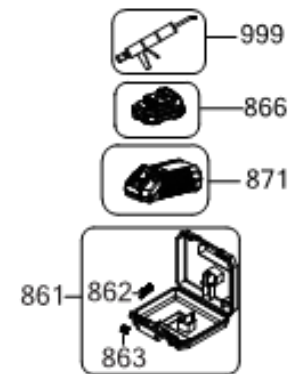

# DCD100YM2T HAMMER DRILL 1

## Parts List DCD100YM2T HAMMER DRILL 1

Item	Part Number	Qty	Part Description	General Description	Other Info	Repair Inst	Markets
1	NA549830	1	HOUSING		1-2	No	QW
3	N616763	1	SPRING			No	QW
4	N544404	1	WASHER			No	QW
5	NA028712	12	SPRING			No	QW
6	N647198	1	HOLDER			No	QW
7	N543649	1	NUT			No	QW
8	N598613	1	GEAR			No	QW
9	N598614	1	GEAR			No	QW
10	N618571	1	WASHER			No	QW
11	N613395	1	WASHER			No	QW
12	N602515	1	SPRING			No	QW
13	N618143	1	COLLAR			No	QW
14	N696446	1	SPINDLE SA			No	QW
15	N039795	5	SCREW			No	QW
16	N576254	1	CHUCK KEYLESS			No	QW
17	N092854	1	SCREW			No	QW
18	NA298616	6	PIN		CLUTCH	No	QW
19	N090435	1	WASHER			No	QW
20	N022985	1	LOCKING RING			No	QW
21	N507193	4	PIN			No	QW
22	N645930	1	ANVIL ASSEMBLY			No	QW
23	N560646	1	O RING			No	QW
24	N645932	1	CARRIER			No	QW
24	N696448	1	CARRIER SA			No	QW
25	N551385	1	GEAR			No	QW
26	N543018	4	GEAR			No	QW
27	N548368	1	WASHER			No	QW
28	N543943	1	GEAR			No	QW
29	N544134	1	HOUSING			No	QW
30	N542091	1	WIRE STEEL			No	QW
31	N541279	1	GEAR			No	QW
32	N075506	4	SCREW			No	QW