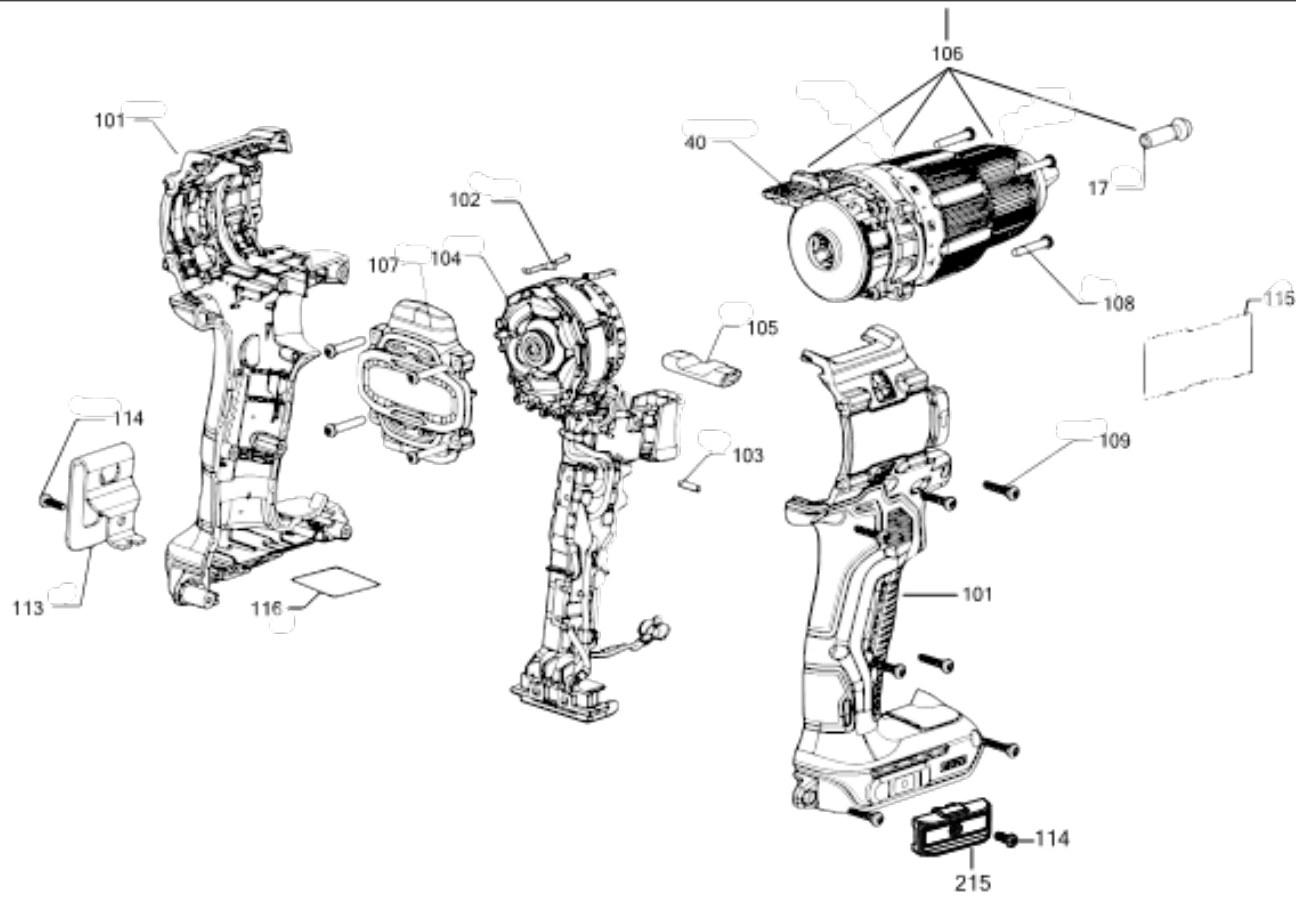

# DCD100YM2T HAMMER DRILL 1

## Parts List DCD100YM2T HAMMER DRILL 1

Item	Part Number	Qty	Part Description	General Description	Other Info	Repair Inst	Markets
1	NA549830	1	HOUSING		1-2	No	QW
3	N616763	1	SPRING			No	QW
4	N544404	1	WASHER			No	QW
5	NA028712	12	SPRING			No	QW
6	N647198	1	HOLDER			No	QW
7	N543649	1	NUT			No	QW
8	N598613	1	GEAR			No	QW
9	N598614	1	GEAR			No	QW
10	N618571	1	WASHER			No	QW
11	N613395	1	WASHER			No	QW
12	N602515	1	SPRING			No	QW
13	N618143	1	COLLAR			No	QW
14	N696446	1	SPINDLE SA			No	QW
15	N039795	5	SCREW			No	QW
16	N576254	1	CHUCK KEYLESS			No	QW
17	N092854	1	SCREW			No	QW
18	NA298616	6	PIN		CLUTCH	No	QW
19	N090435	1	WASHER			No	QW
20	N022985	1	LOCKING RING			No	QW
21	N507193	4	PIN			No	QW
22	N645930	1	ANVIL ASSEMBLY			No	QW
23	N560646	1	O RING			No	QW
24	N645932	1	CARRIER			No	QW
24	N696448	1	CARRIER SA			No	QW
25	N551385	1	GEAR			No	QW
26	N543018	4	GEAR			No	QW
27	N548368	1	WASHER			No	QW
28	N543943	1	GEAR			No	QW
29	N544134	1	HOUSING			No	QW
30	N542091	1	WIRE STEEL			No	QW
31	N541279	1	GEAR			No	QW
32	N075506	4	SCREW			No	QW