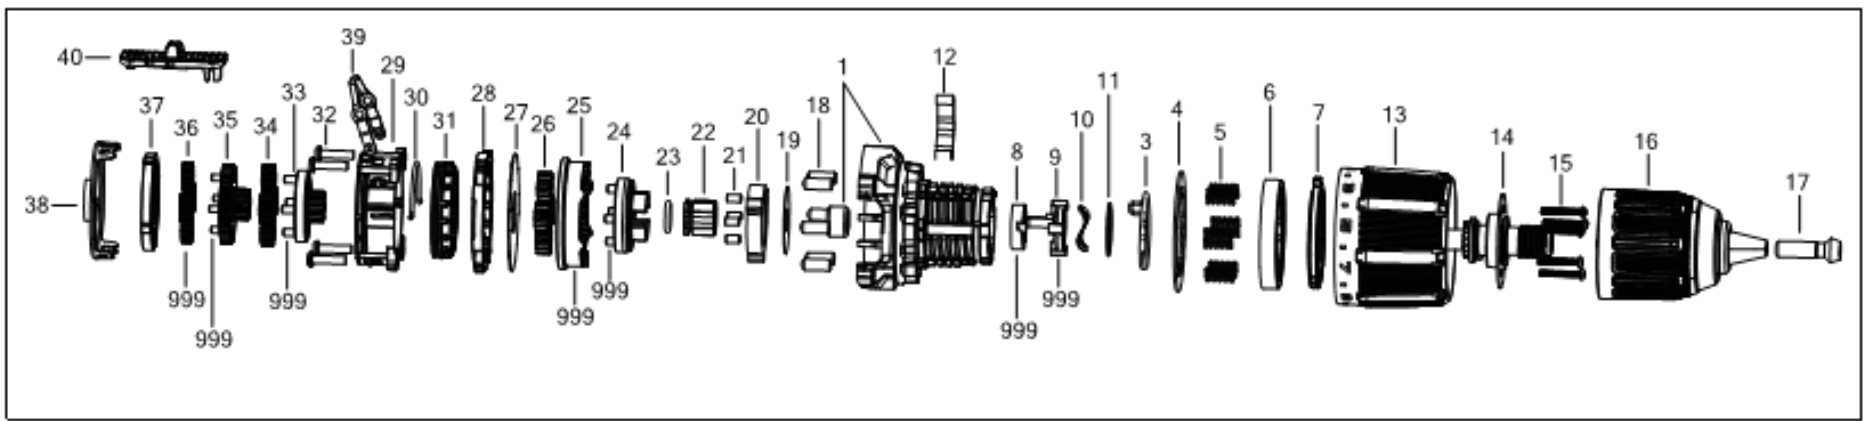

# DCD100YM2T HAMMER DRILL 1

## Parts List DCD100YM2T HAMMER DRILL 1

Item	Part Number	Qty	Part Description	General Description	Other Info	Repair Inst	Markets
1	NA549830	1	HOUSING		1-2	No	QW
3	N616763	1	SPRING			No	QW
4	N544404	1	WASHER			No	QW
5	NA028712	12	SPRING			No	QW
6	N647198	1	HOLDER			No	QW
7	N543649	1	NUT			No	QW
8	N598613	1	GEAR			No	QW
9	N598614	1	GEAR			No	QW
10	N618571	1	WASHER			No	QW
11	N613395	1	WASHER			No	QW
12	N602515	1	SPRING			No	QW
13	N618143	1	COLLAR			No	QW
14	N696446	1	SPINDLE SA			No	QW
15	N039795	5	SCREW			No	QW
16	N576254	1	CHUCK KEYLESS			No	QW
17	N092854	1	SCREW			No	QW
18	NA298616	6	PIN		CLUTCH	No	QW
19	N090435	1	WASHER			No	QW
20	N022985	1	LOCKING RING			No	QW
21	N507193	4	PIN			No	QW
22	N645930	1	ANVIL ASSEMBLY			No	QW
23	N560646	1	O RING			No	QW
24	N645932	1	CARRIER			No	QW
24	N696448	1	CARRIER SA			No	QW
25	N551385	1	GEAR			No	QW
26	N543018	4	GEAR			No	QW
27	N548368	1	WASHER			No	QW
28	N543943	1	GEAR			No	QW
29	N544134	1	HOUSING			No	QW
30	N542091	1	WIRE STEEL			No	QW
31	N541279	1	GEAR			No	QW
32	N075506	4	SCREW			No	QW